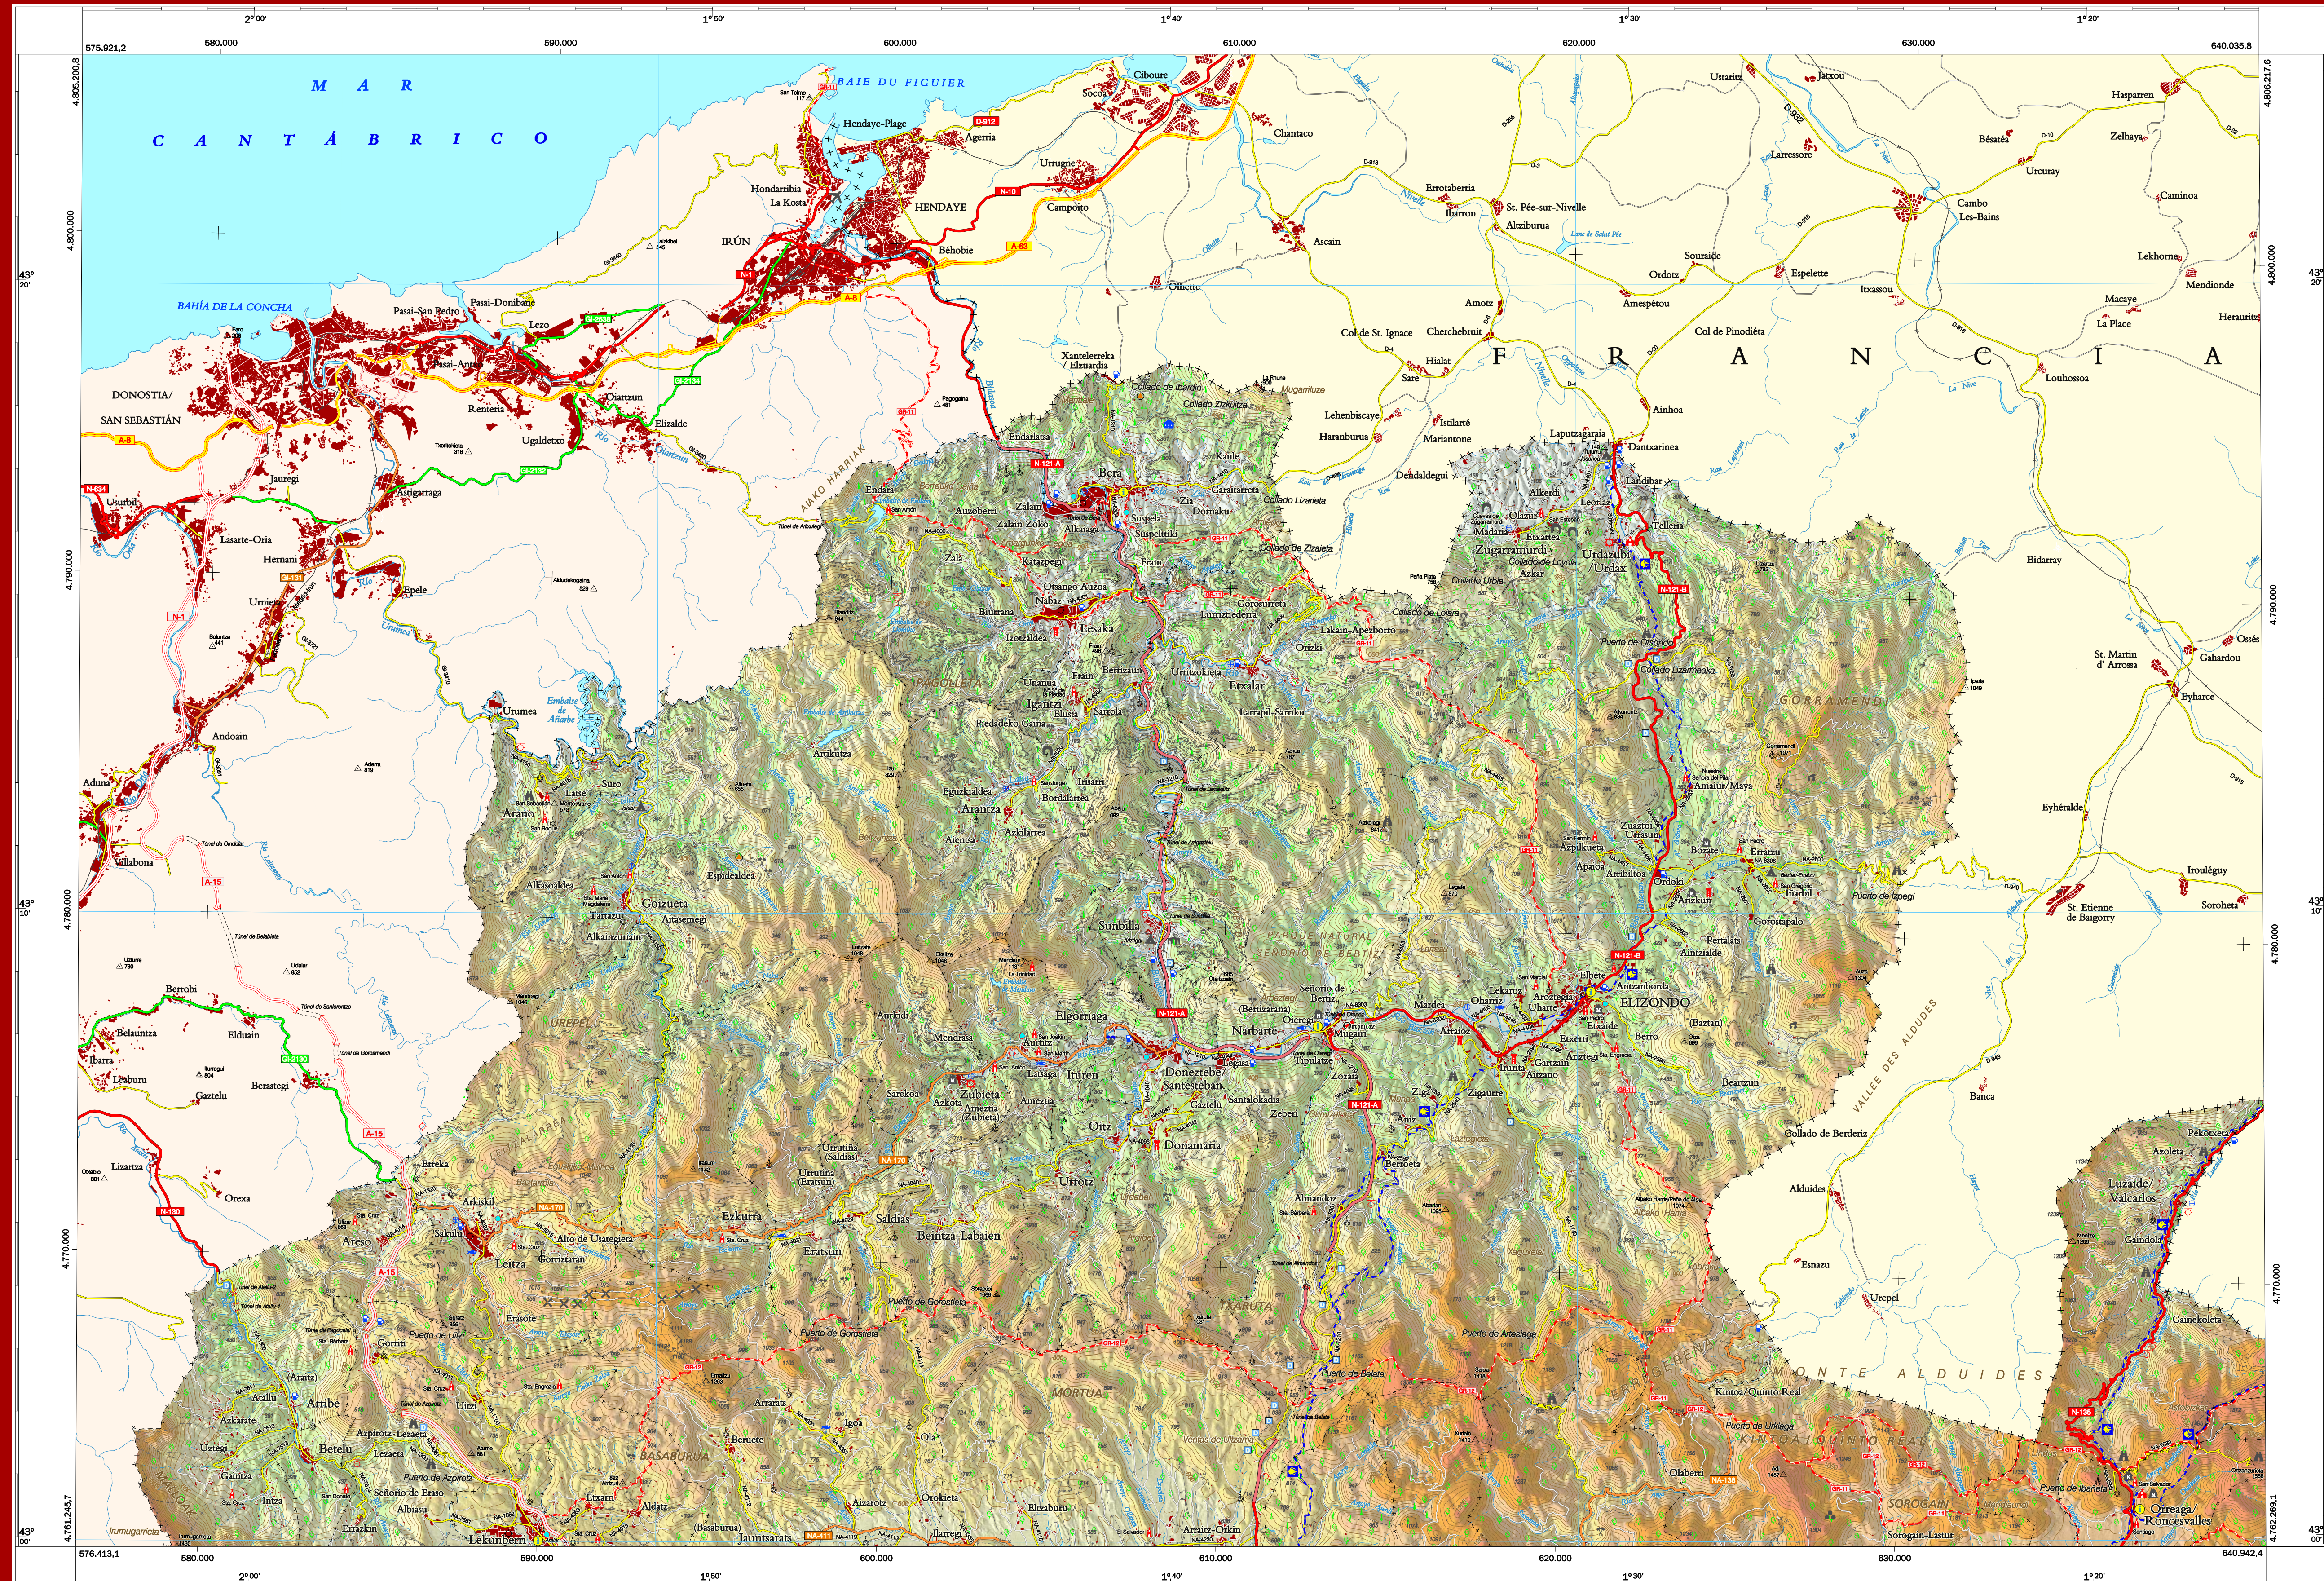

Mapa topográfico Escala 1:100.000

Mapa topográfico Escala 1:100.000

Table listing administrative divisions and their corresponding numbers, such as 017-Añua, 020-Aratz, 022-Arriaza, etc.

Legend (Leyenda) defining symbols for roads, rivers, buildings, and other geographical features. Includes a section for PAMP AOIZ Letiza.