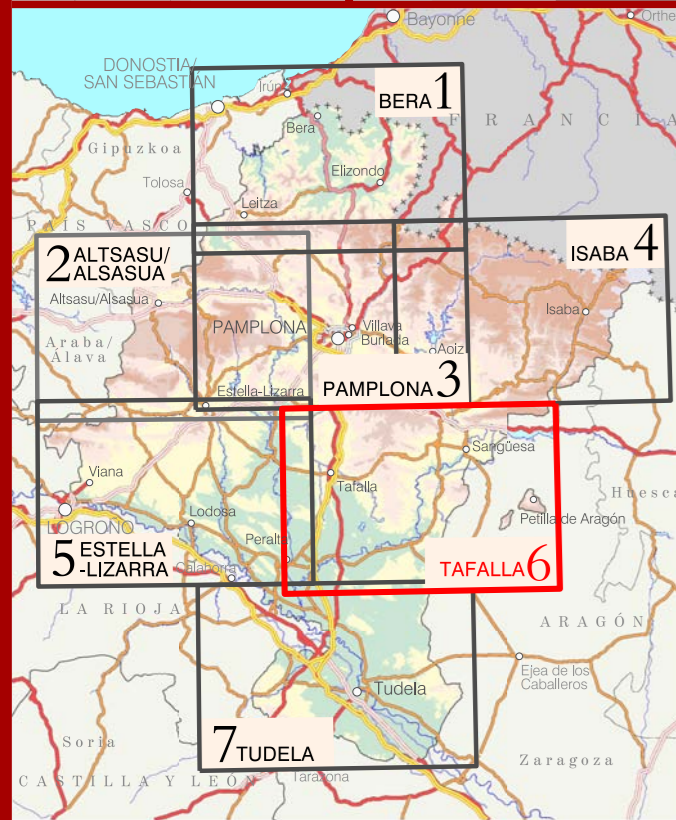

Gobierno de Navarra Departamento de Hacienda...

División Administrativa